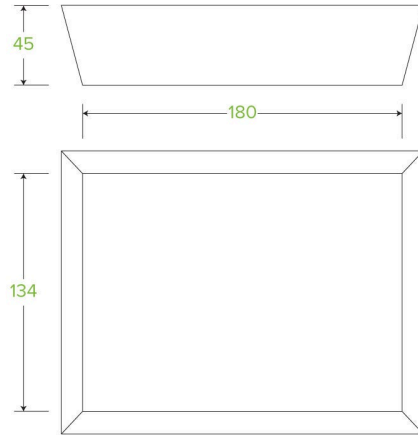

BioBoard Tray #3 BB-TRAY3

Not all paper is created equal! BioBoard food trays are made from sustainably sourced FSC™ Recycled certified paper. These takeaway trays are home compostable and carbon neutral.

Carton quantity: 250	Sleeves per carton: 2	Units per sleeve: 125
Carton Size LxWxH (cm): 67x22.5x36	Carton gross weight (kg): 6.600000	Carton barcode: 19344062023934
Raw Material: Paper - FSC™ Recycled	Lining/coating: None	Window Material: None
Printing Type: None	Inks: None	Brim fill capacity (ml): 1235
Dimensions top LxW (mm): 205x160	Dimensions base LxW (mm): 180x134	Product Depth: 45
Product weight (g): 23	Thickness: F-Flute	Use: Hot and cold
Manufactured: China	Customise: Print	MOQ custom: 30000
Mould fees: Yes - see custom packaging	Environmental production certified: ISO 14001	Quality product certified: ISO 9001 pending
Factory food safety certified: ISO 22000	Corporate social accreditation: BSCI	Home compostable: Yes
Industrially compostable: Certified to AS4736 Australian Standards, Certified to EN13432 European Standard	Recyclable: Yes - In The Paper Recycling if Not Contaminated With Food	